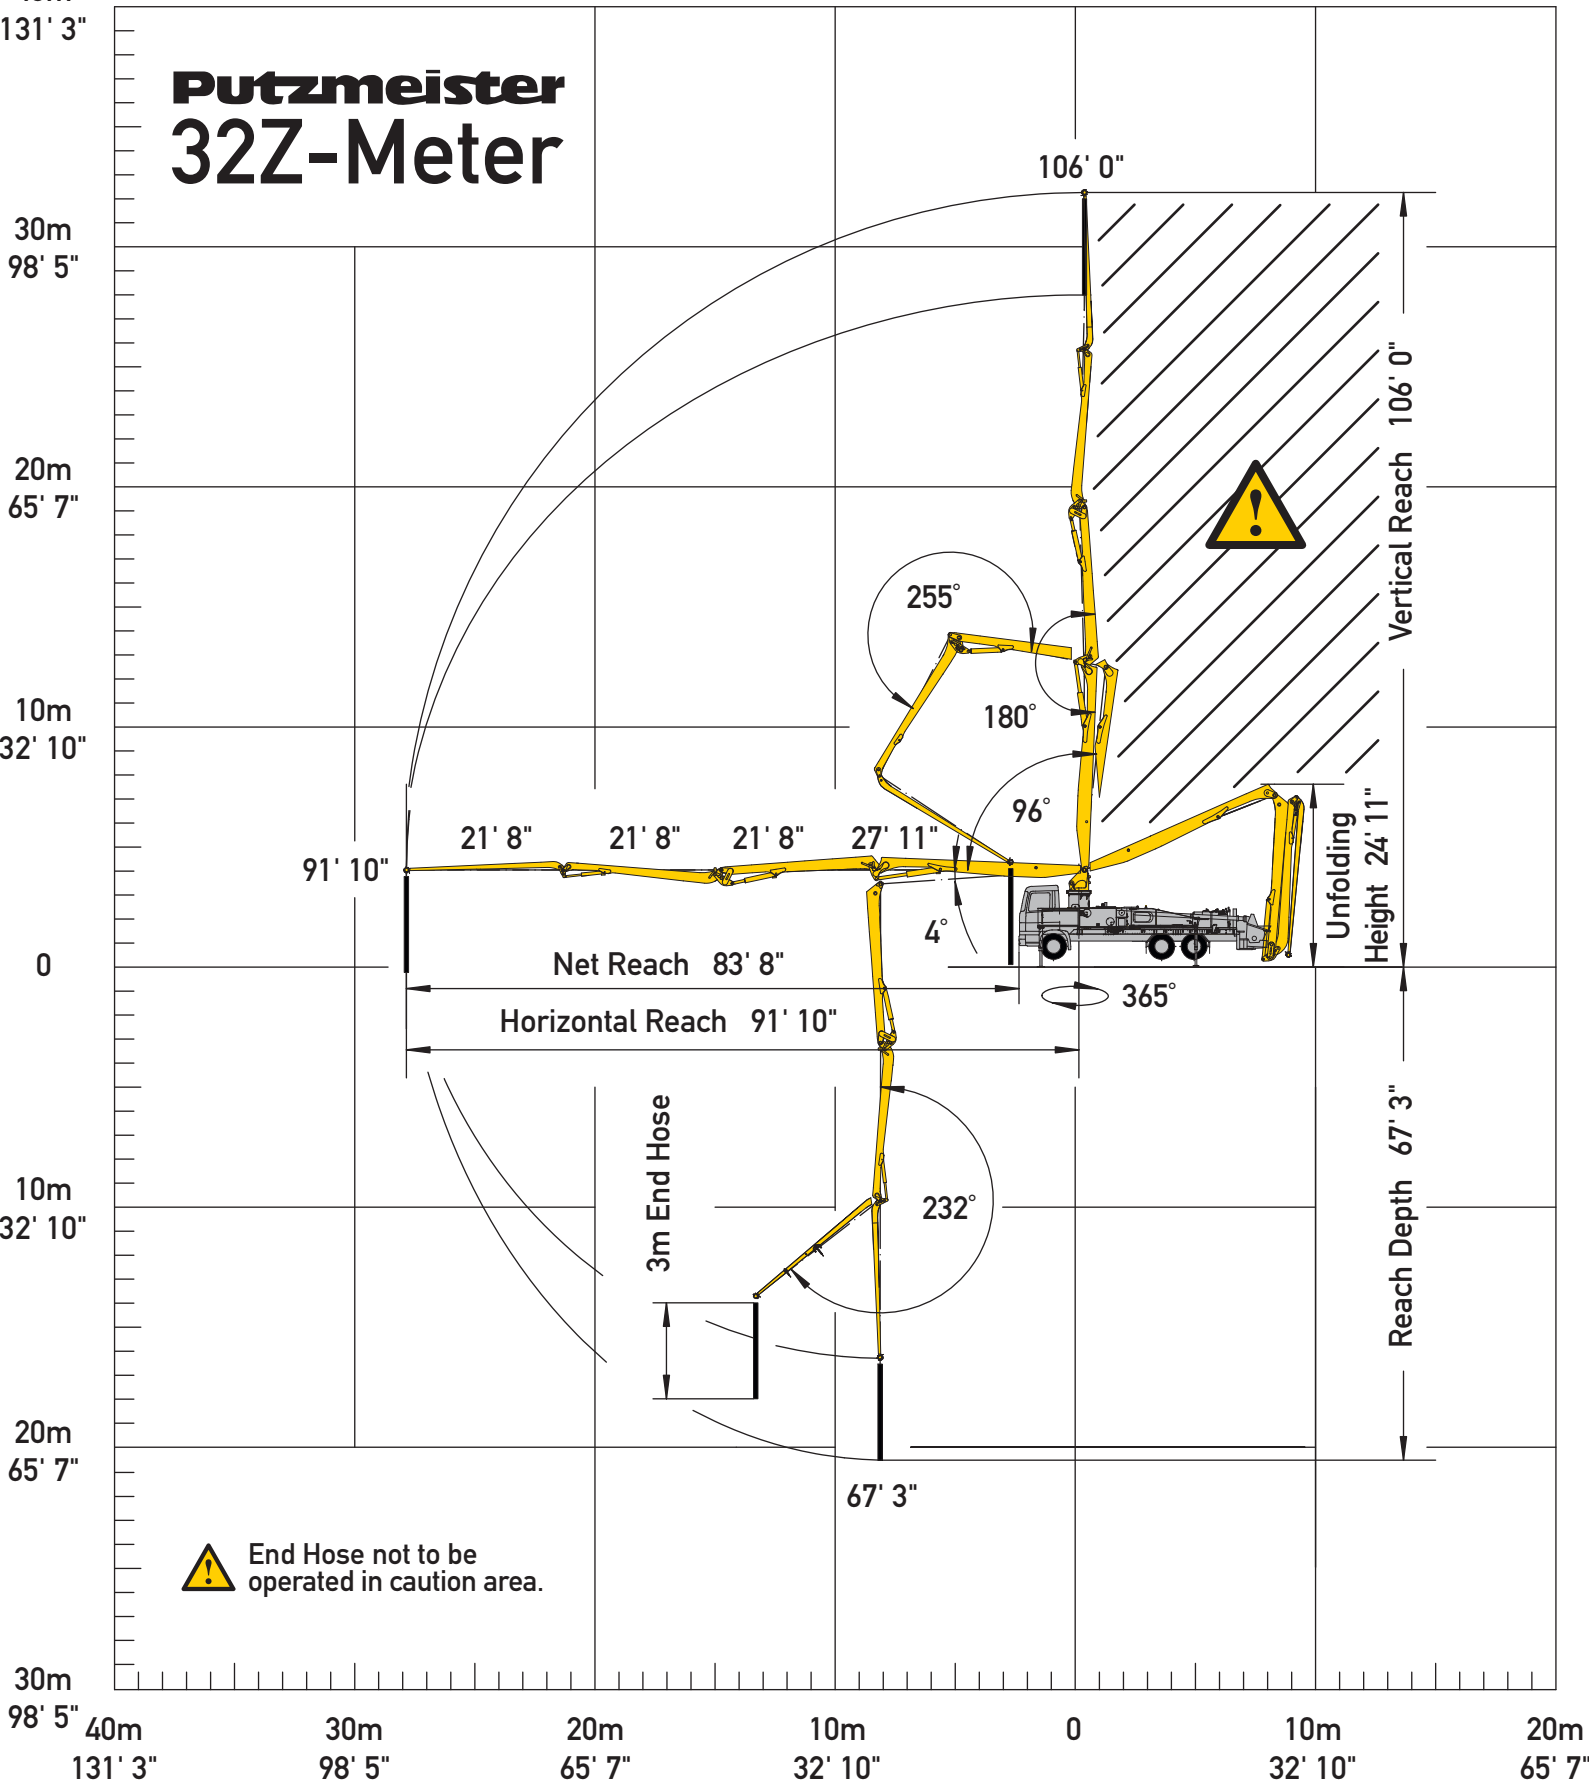

# Putzmeister 32Z-Meter

 End Hose not to be operated in caution area.